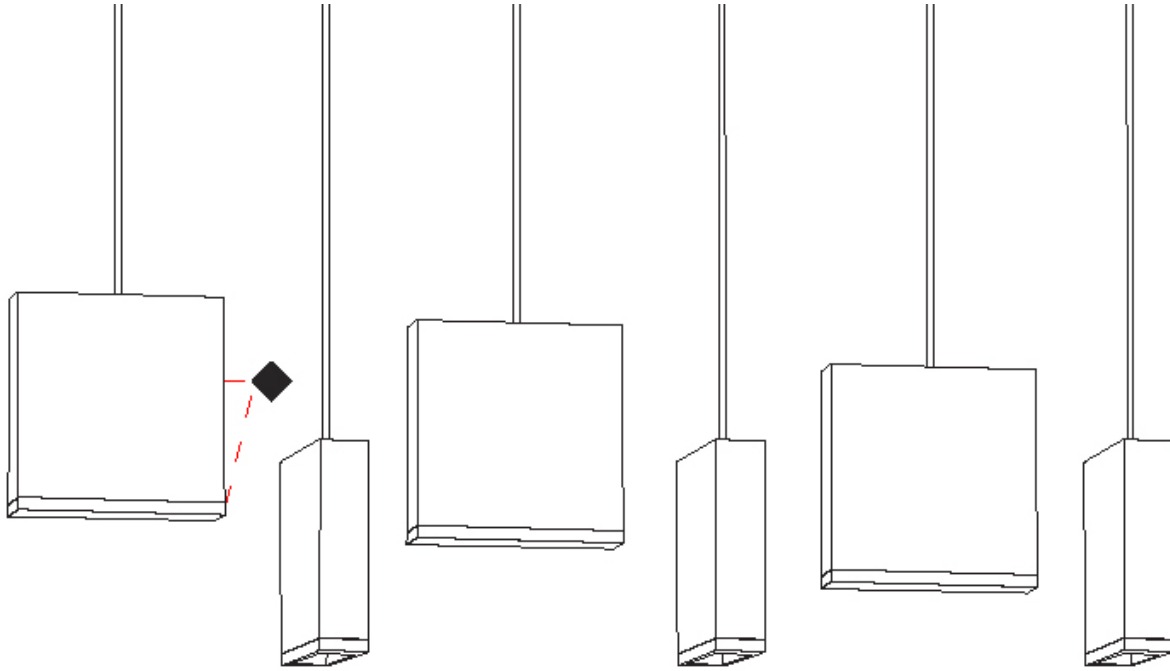

MATCH 6 LIGHT SUSPENSION

D101472-

PROJECT

TYPE

SPECIFIER

QUANTITY

DATE

D