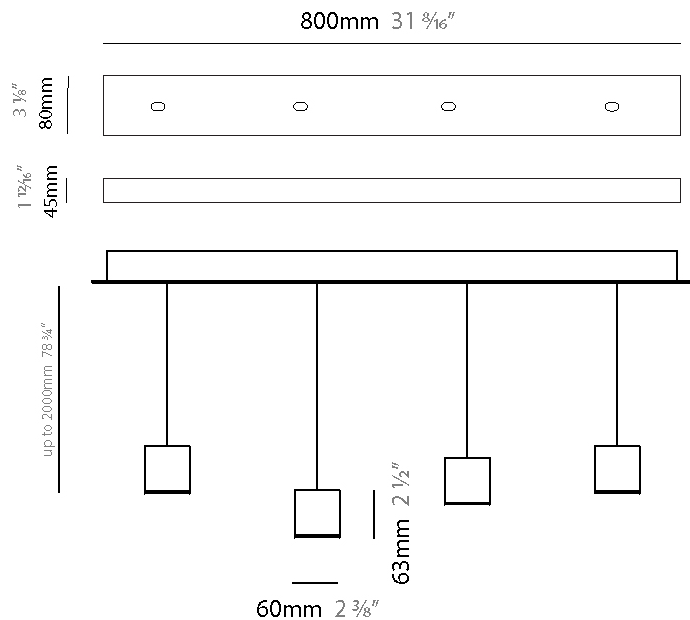

D101470-

base number   Finish
Options

1. To build a product code in our configurator select the specify button on the base model # product page
2. To build a manual product code on this datasheet choose from the options listed below in blue font and add the suffix to the base model #

GENERAL

Series: Match
Subseries: Match 4 Light
Brand: Quasar
Division: Design
Mounting Type: Suspension
Mounting Location: Ceiling
Subcategory: Pendant

PHYSICAL

Shape: Rectangle
Length (mm): 800
Length (in): 31 1/2
Width (mm): 80
Width (in): 3 1/8
Height (mm): 63
Height (in): 2 1/2
Max. Overall Height (mm): 2063
Max. Overall Height (in): 81 1/4
Light Distribution: Downlight
Weight (kg): 3
Weight (lbs): 6.61
Diffuser: Acrylic - See Finish Options
Fixture Finish: RED / ORG / YEL / GRN / LBL / TRA
Fixture Material: Aluminum
Cable Details: 2000mm Cable

ELECTRICAL

Lamp Type: LED
Input Wattage (W): 16
Total Output Wattage (W): 12.4
Dimming: Phase Dimming (120Vac Only)
Driver Included: Yes
Driver Location: Integrated
Driver Type: Constant Current - Universal
Driver Class: Class 2
Input Voltage (V): 120 - 277
Constant Current (MA): 350
Upon Request: (Not included - see components) Integral: Phase dimming @120Vac only

LED

Number of LEDs: 4
Color Temperature (°K): 2700
Max. Delivered Lumen (lm): 1100
CRI: >90 CRI
Lamp Life (hrs): 50000

OPTICAL

RATINGS AND CERTIFICATIONS

Certified By: Certified for North American Standards
IP rating: IP20