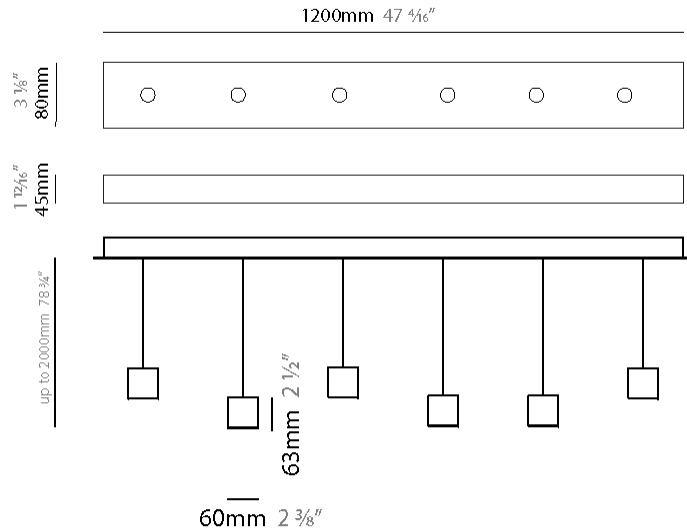

base number _____
Finish Options _____

1. To build a product code in our configurator select the specify button on the base model # product page
2. To build a manual product code on this datasheet choose from the options listed below in blue font and add the suffix to the base model #

GENERAL

Series: Match
Subseries: Match 6 Light
Brand: Quasar
Division: Design
Mounting Type: Suspension
Mounting Location: Ceiling
Subcategory: Pendant

PHYSICAL

Shape: Rectangle
Length (mm): 1200
Length (in): 47 1/4
Width (mm): 80
Width (in): 3 1/8
Height (mm): 63
Height (in): 2 1/2
Max. Overall Height (mm): 2063
Max. Overall Height (in): 81 1/4
Light Distribution: Downlight
Weight (kg): 4
Weight (lbs): 8.82
Diffuser: Acrylic - See Finish Options
Fixture Finish: RED / ORG / YEL / GRN / LBL / TRA
Fixture Material: Aluminum
Cable Details: 2000mm Cable

ELECTRICAL

Lamp Type: LED
Input Wattage (W): 24
Total Output Wattage (W): 18.6
Dimming: Phase Dimming (120Vac Only)
Driver Included: Yes
Driver Location: Integrated
Driver Type: Constant Current - Universal
Driver Class: Class 2
Input Voltage (V): 120 - 277
Constant Current (MA): 350
Upon Request: (Not included - see components) Integral: Phase dimming @120Vac only

LED

Number of LEDs: 6
Color Temperature (°K): 2700
Max. Delivered Lumen (lm): 1650
CRI: >90 CRI
Lamp Life (hrs): 50000

OPTICAL

RATINGS AND CERTIFICATIONS

Certified By: Certified for North American Standards
IP rating: IP20